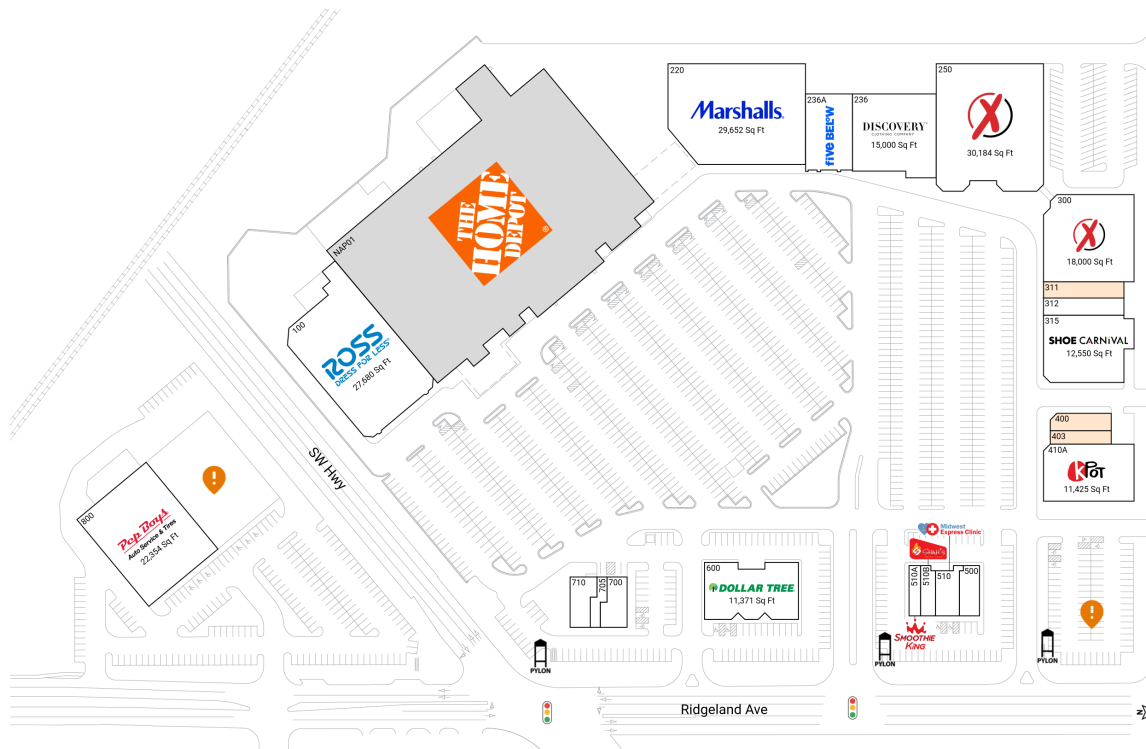

Commons of Chicago Ridge

9900 S. Ridgeland Ave | Chicago Ridge, IL 60415

Cook County Chicago-Naperville-Elgin, IL-IN 325,023 Sq Ft

41.7104, -87.7813

Available Spaces

311	2,880 Sq Ft	360°	OPO 1	0 Sq Ft
400	3,228 Sq Ft	360°	OPO 2	0 Sq Ft
403	1,980 Sq Ft	360°		

Current Tenants Space size listed in square feet

100	Ross Dress for Less	27,680
220	Marshalls	29,652
236	Discovery Clothing	15,000
236A	Five Below	7,738
250	XSport Fitness	30,184
300	XSport Fitness	18,000
312	U2 Nail Studio	3,100
315	Shoe Carnival	12,550
410A	KPOT Korean BBQ & Hot Pot	11,425
500	For Eyes Optical	2,188
510	Midwest Express Clinic	2,500
510A	Smoothie King	1,283
510B	Shah's Halal Food	1,677
600	Dollar Tree	11,371
700	QaMaria Yemeni Coffee Company	2,565
705	Star Life Wellness Clinic	1,200
710	Eiffel Waffle	2,550
800	Pep Boys	22,354
NAP01	The Home Depot	113,918

This site plan is for illustrative and information purposes only, showing the general layout of the shopping center; and is not a legal survey. Brixmor makes no representation or warranty that the shopping center is exactly as depicted as site conditions and tenant mix are subject to change over time.

4153